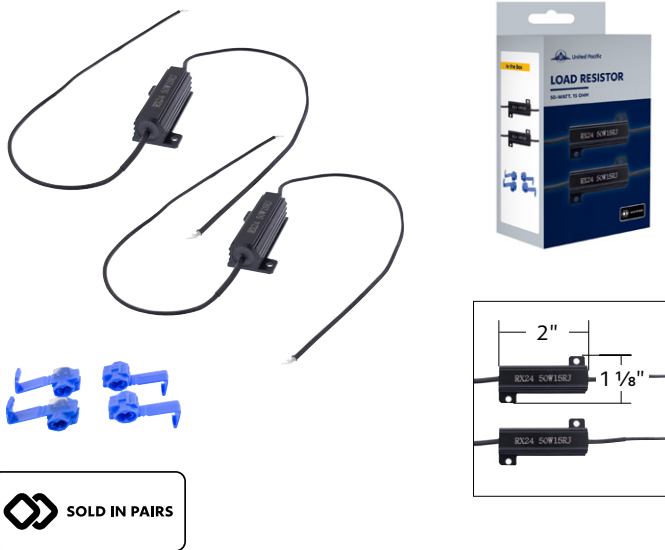

42424 Chrome Plastic Fuel Tank Fairing Trim 1 Pc. / Hbox

Finger Hood Ornament

- Exceptionally detailed, sturdy cast aluminum construction
- Ideal for decorating small & personal space, home, office & garage
- Easy installation on any vehicle with three mounting studs
- Includes mounting hardware: 1 rubber pad, 3 M6-1.25 studs, 3 nuts, 3 flat washers, 3 spring washers, 3 rubber plugs
- High quality chrome finish and matte black powder coated finish available

72054 Chrome 1 Pc. / Hbox

72055 Matte Black 1 Pc. / Hbox

Shifter Shaft Extension

- Ultra high quality finish for durability and shine
- Easy screw-on design, 3/4" diameter thick shaft
- Compatible with UP shifter shaft, UP item #21740
- Also available in 6", 9" and 18" lengths
- Easy installation with machined 1/2"-13 UNC threaded 1" long stud and 1/2"-13 UNC threaded bottom hole
- For off-road and show use only

21903	9" Extension - Matte Black	1 Pc. / Card
21941	9" Extension - Glossy Black	1 Pc. / Card
21914	12" Extension - Liquid Silver	1 Pc. / Card

Load Resistor-50 Watt 15 Ohm (Pair)

- Simulate the load of an incandescent bulb
- Aluminum housing with heat sink allows installation in most locations
- 15 ohm resistor rated for 50 watts of heat dissipation capacity
- Eliminate flickering or burnt out bulb indication associated with LED conversions
- Includes a pair of load resistor and 4 quick splice connectors

34237	Load Resistor-50 Watt 15 Ohm	Pair / Hbox
--------------	-------------------------------------	-------------

46" X 7" LED Header Sign

- United Pacific header/fixture sign with LED header
- Perfect for product identification