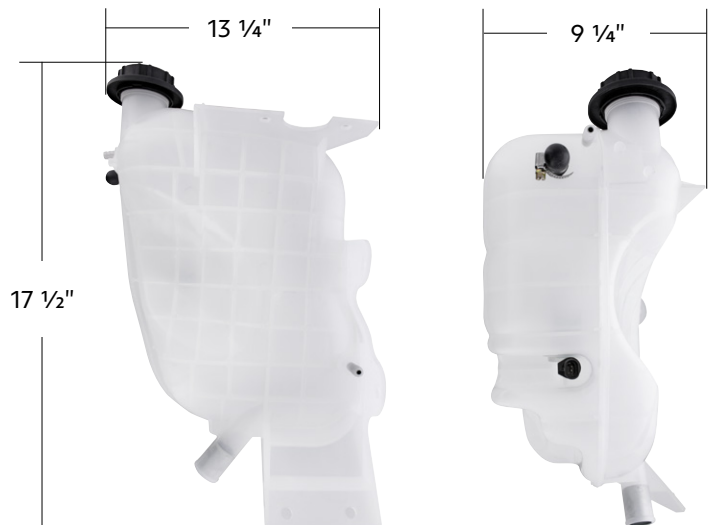

Pressurized Coolant Reservoir & Coolant Level Sensor

2002-2017 International Durastar

- Quality injection molded plastic
- Includes reservoir cap and coolant level sensor

26005 Pressurized Coolant Reservoir 1 Pc. / Box

Sensor

Chrome Plastic Fuel Tank Fairing Trim

2018+ Freightliner Cascadia

- Beautiful chrome plated finish w/ triple chrome plating process
- Quality injection molded plastic for durability
- Easy to install with included speed nuts
- Direct replacement of the original

42424 Chrome Plastic Fuel Tank Fairing Trim 1 Pc. / Hbox

Finger Hood Ornament

- Exceptionally detailed, sturdy cast aluminum construction
- Ideal for decorating small & personal space, home, office & garage
- Easy installation on any vehicle with three mounting studs
- Includes mounting hardware: 1 rubber pad, 3 M6-1.25 studs, 3 nuts, 3 flat washers, 3 spring washers, 3 rubber plugs
- High quality chrome finish and matte black powder coated finish available