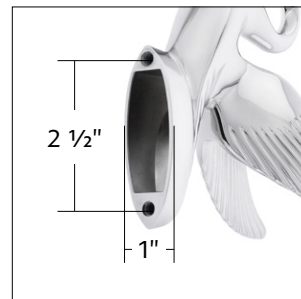

Die-Cast Swan Hood Ornament - Chrome

- Exceptional details and sturdy cast metal construction
- Perfect as hood ornament
- Universal two stud installation, installs anywhere
- Mounting studs are approximately 2-1/2" apart center to center
- Mounting hardware included
- Also available in matte black, UP item #72016

72001 Die-Cast Swan Hood Ornament - Chrome 1 Pc. / Cbox