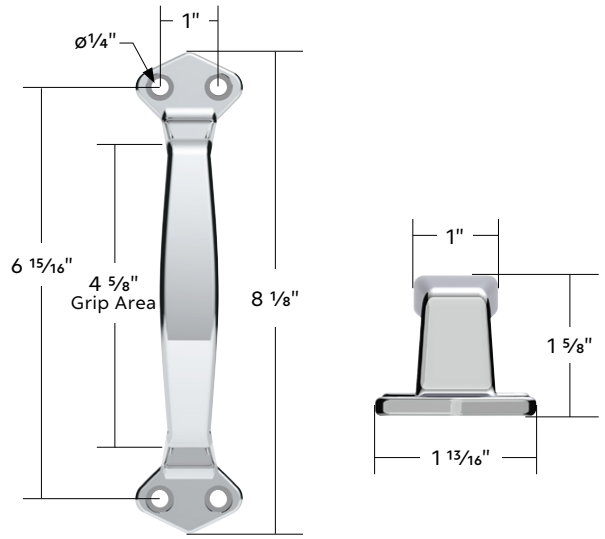

72001 Die-Cast Swan Hood Ornament - Chrome 1 Pc. / Cbox

NEW & IMPROVED!

Rectangular Light Bezel With Visor

- Chrome plastic bezel for grommet mounted light
- Rectangular bezel w/ visor
- Available for various mounting grommets
- Stainless steel mounting screws included

10485 Rectangular Light Bezel With Visor 1 Pc. / Card

NEW & IMPROVED!

Chrome Grab Handle Only

- Quality die-cast with beautiful chrome plated finish
- Heavy duty, suitable to any applications
- Kit with mounting hardware such as gaskets and screws available separately, item #10960