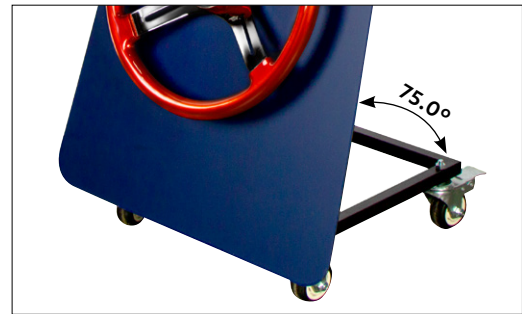

United Pacific Steering Wheel Display

- Type X includes steering wheels #88311 & 88312
- Type XI includes steering wheels #88313 & 88316
- Type XII includes steering wheels #88314 & 88315
- Type XIII includes steering wheels #88318 & 88319

99241	Type X	1 Pc. / Each
99242	Type XI	1 Pc. / Each
99243	Type XII	1 Pc. / Each
99244	Type XIII	1 Pc. / Each

NEW & IMPROVED!

Die-Cast Swan Hood Ornament - Chrome

- Exceptional details and sturdy cast metal construction
- Perfect as hood ornament
- Universal two stud installation, installs anywhere
- Mounting studs are approximately 2-1/2" apart center to center
- Mounting hardware included
- Also available in matte black, UP item #72016

72001 Die-Cast Swan Hood Ornament - Chrome 1 Pc. / Cbox