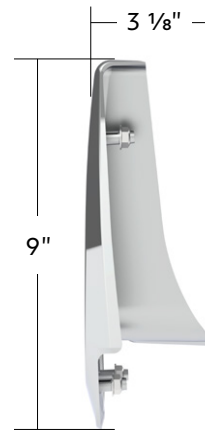

Chrome Plastic Fuel Tank Fairing Trim

2018+ Freightliner Cascadia

- Beautiful chrome plated finish w/ triple chrome plating process
- Quality injection molded plastic for durability
- Easy to install with included speed nuts
- Direct replacement of the original

42424 Chrome Plastic Fuel Tank Fairing Trim 1 Pc. / Hbox

Finger Hood Ornament

- Exceptionally detailed, sturdy cast aluminum construction
- Ideal for decorating small & personal space, home, office & garage
- Easy installation on any vehicle with three mounting studs
- Includes mounting hardware: 1 rubber pad, 3 M6-1.25 studs, 3 nuts, 3 flat washers, 3 spring washers, 3 rubber plugs
- High quality chrome finish and matte black powder coated finish available

72054 Chrome 1 Pc. / Hbox

72055 Matte Black 1 Pc. / Hbox