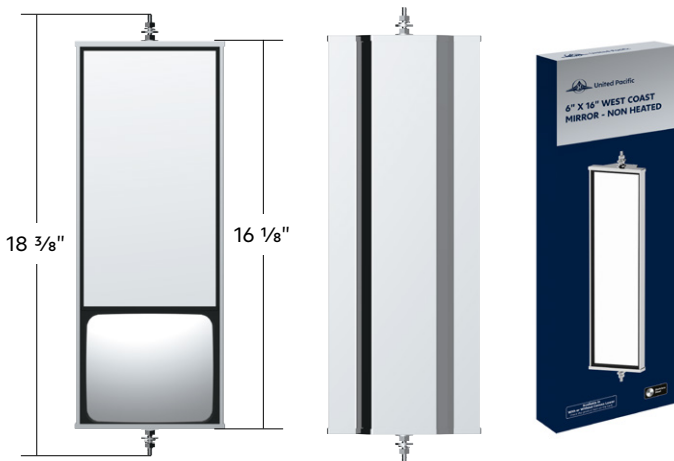

10485 Rectangular Light Bezel With Visor 1 Pc. / Card

NEW & IMPROVED!

Chrome Grab Handle Only

- Quality die-cast with beautiful chrome plated finish
- Heavy duty, suitable to any applications
- Kit with mounting hardware such as gaskets and screws available separately, item #10960

10958 Chrome Grab Handle Only 1 Pc. / Each

NEW CBOX DESIGN

STAINLESS STEEL

6" X 16" 430 Stainless Steel West Coast Mirror With Convex Lower Mirror - Non Heated

West Coast Style

- Universal 6" X 16" 430 stainless steel West Coast style mirror
- Helps improve visibility and reduce accidents
- Convex mirror for wide angle view