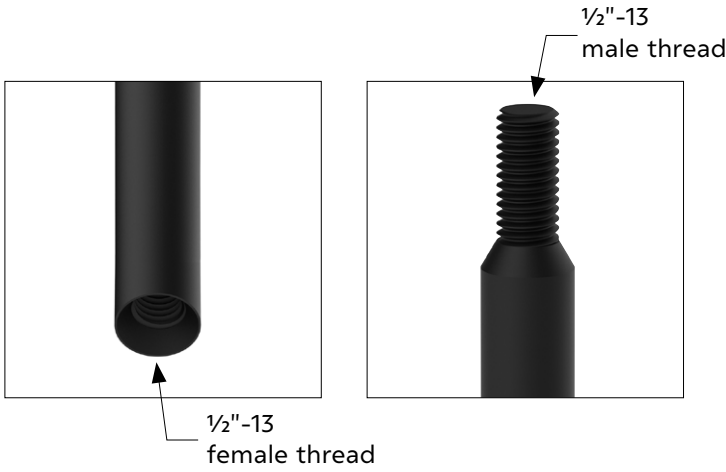

42424 Chrome Plastic Fuel Tank Fairing Trim 1 Pc. / Hbox

Finger Hood Ornament

- Exceptionally detailed, sturdy cast aluminum construction
- Ideal for decorating small & personal space, home, office & garage
- Easy installation on any vehicle with three mounting studs
- Includes mounting hardware: 1 rubber pad, 3 M6-1.25 studs, 3 nuts, 3 flat washers, 3 spring washers, 3 rubber plugs
- High quality chrome finish and matte black powder coated finish available

72054 Chrome 1 Pc. / Hbox

72055 Matte Black 1 Pc. / Hbox

Shifter Shaft Extension

- Ultra high quality finish for durability and shine
- Easy screw-on design, 3/4" diameter thick shaft
- Compatible with UP shifter shaft, UP item #21740
- Also available in 6", 9" and 18" lengths
- Easy installation with machined 1/2"-13 UNC threaded 1" long stud and 1/2"-13 UNC threaded bottom hole
- For off-road and show use only