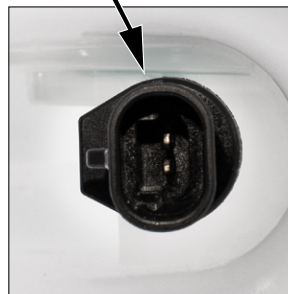

Pressurized Coolant Reservoir & Coolant Level Sensor

2002-2017 International Durastar

- Quality injection molded plastic
- Includes reservoir cap and coolant level sensor

26005 Pressurized Coolant Reservoir 1 Pc. / Box

OEM Numbers

2591625C92	2602943C91	2602903C91
2599039C91	382960SF91	3687006F91
2602872C91	382960SF92	3687006F92
2593326C91	3829606F91	2612038C91
3610147F91	2602871C91	3878971F92
2599038C91	3829606F92	3878971F91
2602935C91	3829604F91	3829604F92
354890SF93	3845530F91	354890SF91
354890SF94	3548905F92	2602904C91
2602935CI	BC4Z8A080A	4C4Z88379A

Sensor