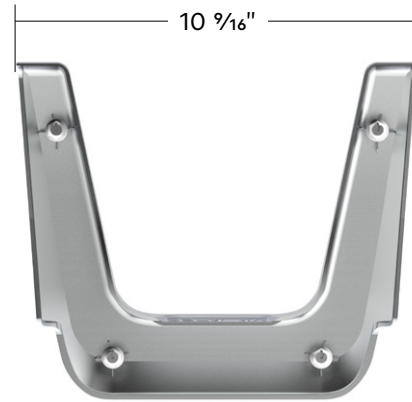

Chrome Plastic Fuel Tank Fairing Trim

2018+ Freightliner Cascadia

- Beautiful chrome plated finish w/ triple chrome plating process
- Quality injection molded plastic for durability
- Easy to install with included speed nuts
- Direct replacement of the original

42424 Chrome Plastic Fuel Tank Fairing Trim 1 Pc. / Hbox

Finger Hood Ornament

- Exceptionally detailed, sturdy cast aluminum construction
- Ideal for decorating small & personal space, home, office & garage
- Easy installation on any vehicle with three mounting studs
- Includes mounting hardware: 1 rubber pad, 3 M6-1.25 studs, 3 nuts, 3 flat washers, 3 spring washers, 3 rubber plugs
- High quality chrome finish and matte black powder coated finish available

72054 Chrome 1 Pc. / Hbox

72055 Matte Black 1 Pc. / Hbox