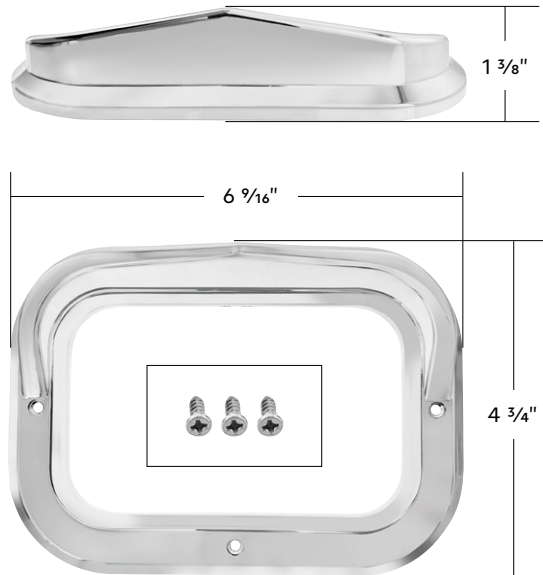

NEW & IMPROVED!

Rectangular Light Bezel With Visor

- Chrome plastic bezel for grommet mounted light
- Rectangular bezel w/ visor
- Available for various mounting grommets
- Stainless steel mounting screws included

10485 Rectangular Light Bezel With Visor 1 Pc. / Card