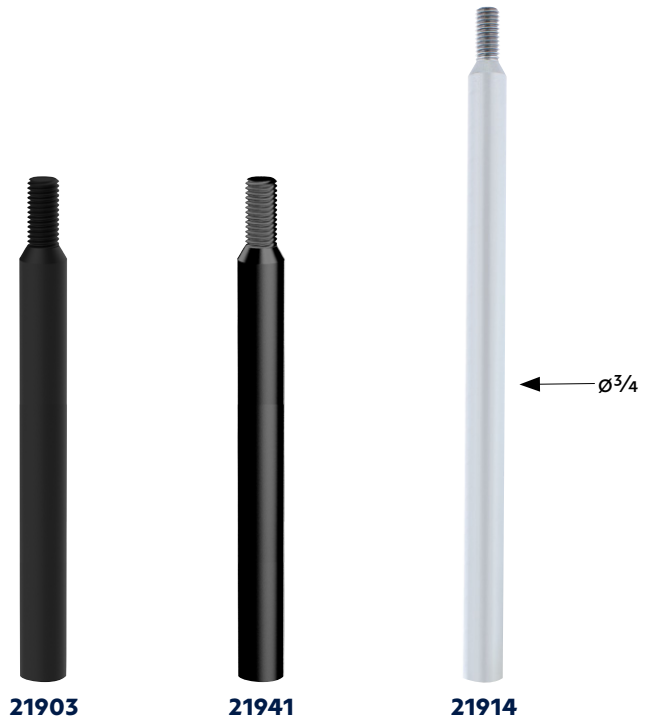

42424 Chrome Plastic Fuel Tank Fairing Trim 1 Pc. / Hbox

Finger Hood Ornament

- Exceptionally detailed, sturdy cast aluminum construction
- Ideal for decorating small & personal space, home, office & garage
- Easy installation on any vehicle with three mounting studs
- Includes mounting hardware: 1 rubber pad, 3 M6-1.25 studs, 3 nuts, 3 flat washers, 3 spring washers, 3 rubber plugs
- High quality chrome finish and matte black powder coated finish available

72054 Chrome 1 Pc. / Hbox

72055 Matte Black 1 Pc. / Hbox

Shifter Shaft Extension

- Ultra high quality finish for durability and shine
- Easy screw-on design, 3/4" diameter thick shaft
- Compatible with UP shifter shaft, UP item #21740
- Also available in 6", 9" and 18" lengths
- Easy installation with machined 1/2"-13 UNC threaded 1" long stud and 1/2"-13 UNC threaded bottom hole
- For off-road and show use only