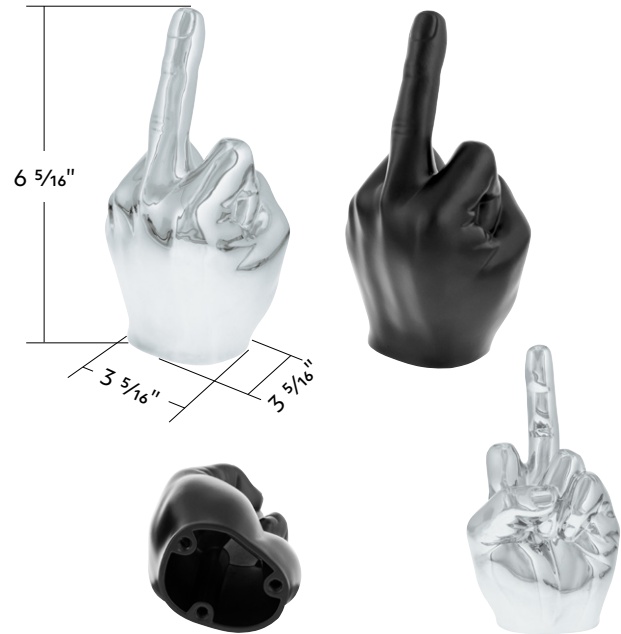

Sensor

Chrome Plastic Fuel Tank Fairing Trim

2018+ Freightliner Cascadia

- Beautiful chrome plated finish w/ triple chrome plating process
- Quality injection molded plastic for durability
- Easy to install with included speed nuts
- Direct replacement of the original

42424 Chrome Plastic Fuel Tank Fairing Trim 1 Pc. / Hbox

Finger Hood Ornament

- Exceptionally detailed, sturdy cast aluminum construction
- Ideal for decorating small & personal space, home, office & garage
- Easy installation on any vehicle with three mounting studs
- Includes mounting hardware: 1 rubber pad, 3 M6-1.25 studs, 3 nuts, 3 flat washers, 3 spring washers, 3 rubber plugs
- High quality chrome finish and matte black powder coated finish available